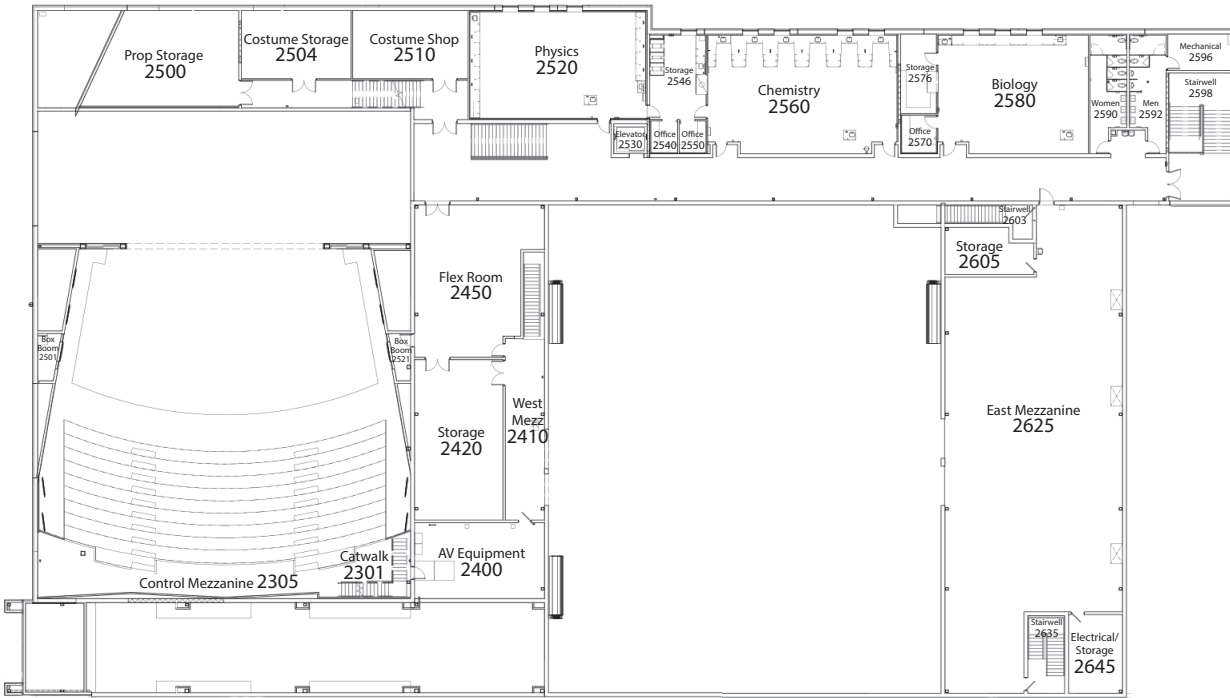

Luther High School

1501 Wilson St
Onalaska, WI 54650-3142
(608) 783-5435

SECOND FLOOR PLAN
SCALE: 1/8" = 1'-0"

Version 2021-07-22