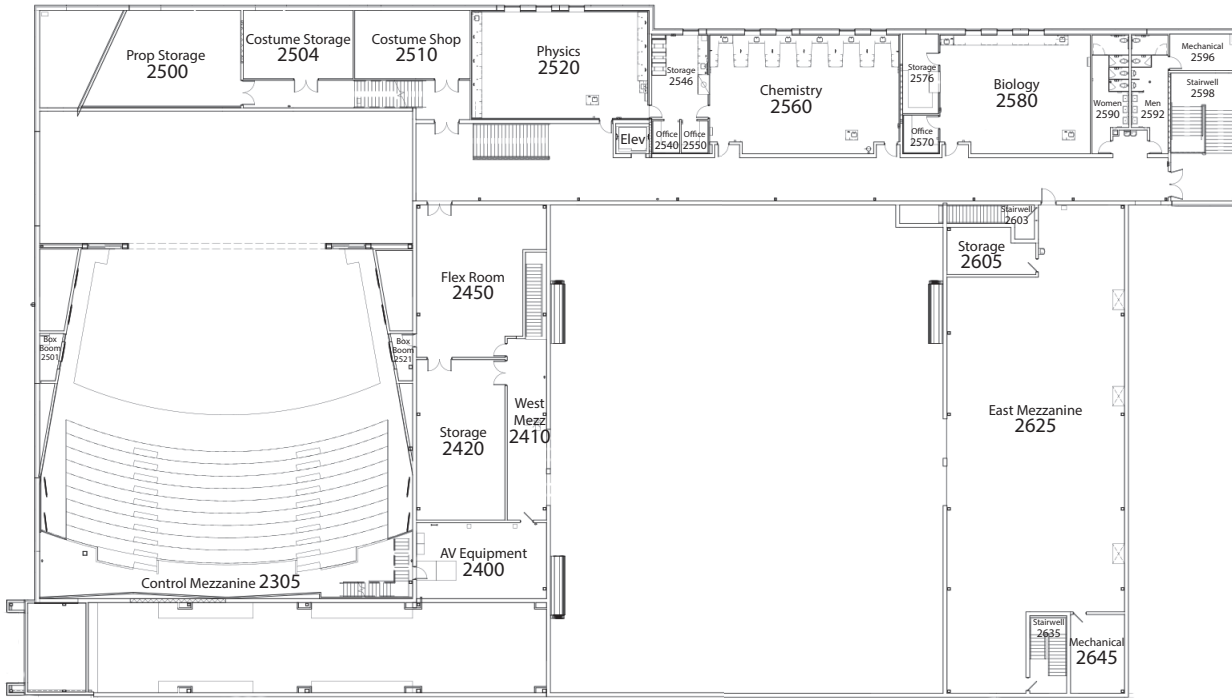

Luther High School

1501 Wilson St
Onalaska, WI 54650-3142
(608) 783-5435

SECOND FLOOR PLAN

SCALE: 1/8" = 1'-0"