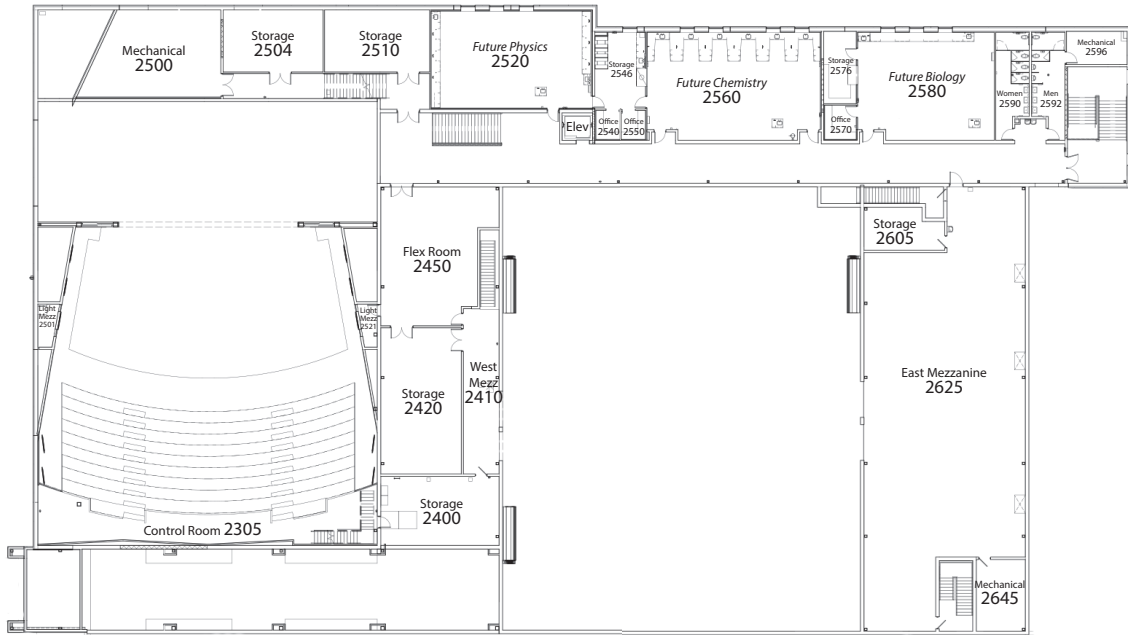

Luther High School

1501 Wilson St
Onalaska, WI 54650-3142
(608) 783-5435

 SECOND FLOOR PLAN
SCALE: 1/8" = 1'-0"